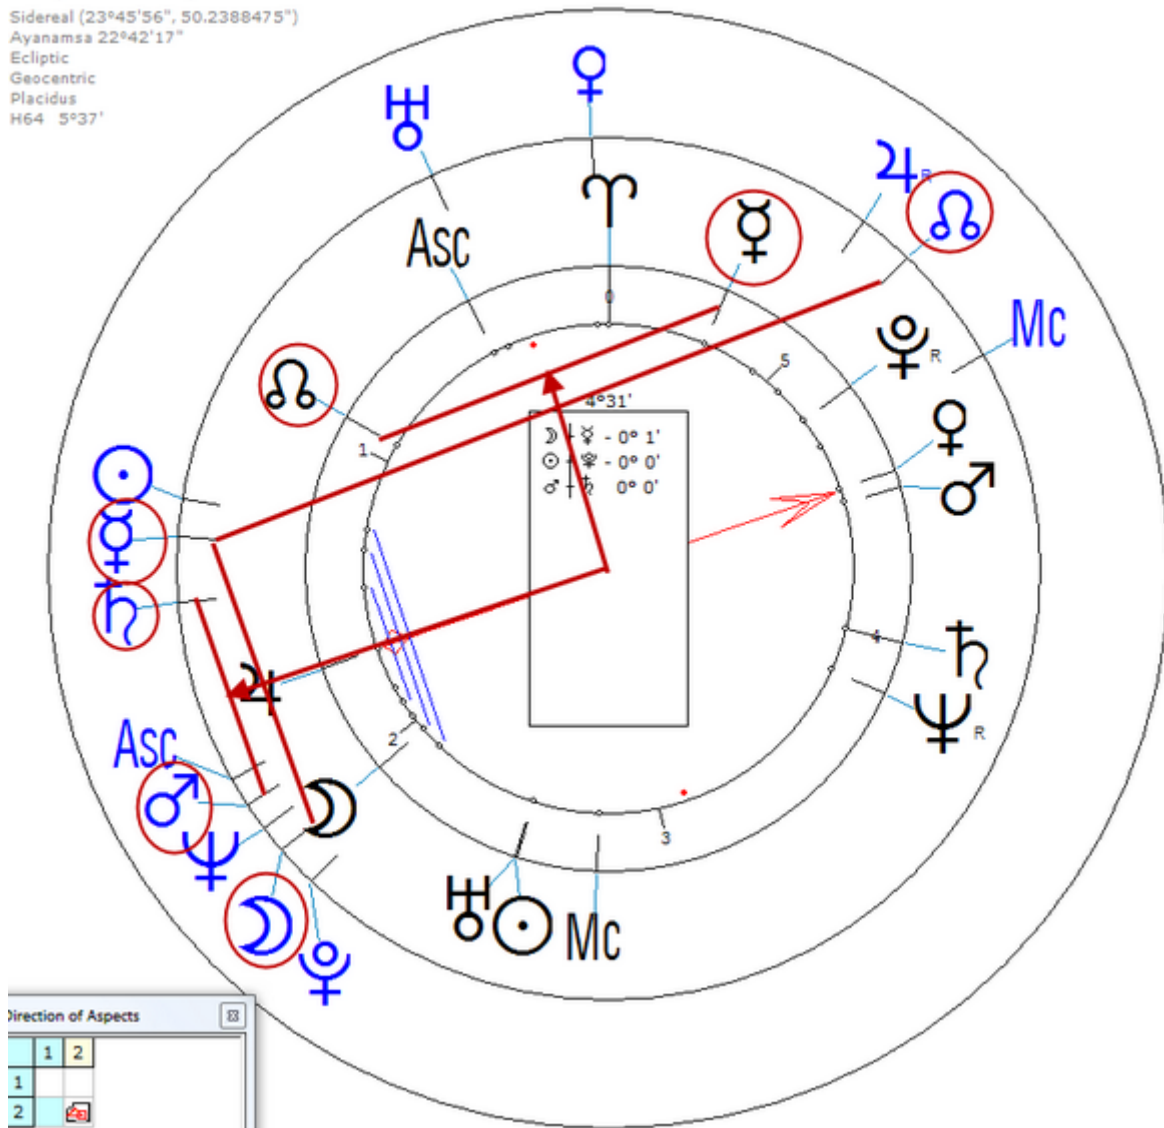

Lielke, Elmer Arthur

7 February 1924 at 12:38 (= 12:38 PM)Minot, North Dakota, 48n14, 101w18

American homicide and suicide.

<https://www.astro.com/astro-databank/Lielke,_Elmer_Arthur>

Shot and killed his ex-wife and her sleeping ten-year old son, wounded the boyfriend and then killed himself with the gun 26 November 1964.

Lunar Return (Harmonic 64)

Lunar $\sigma/\hbar$ = Lunar $\text{D}/\text{♀}$ = Lunar $\text{♀}/\text{♁}$ = $\text{♀}_n/\text{♁}_n$ = ♀_n (his ex-wife) = $\sigma_n/\text{♃}_n$ (with the gun)

Lielke, Elmer Arthur
7 February 1924 Thu 12:38 (GMT-6) 48°13'57"N 101°17'45"W
Minot, North Dakota, USA
Sidereal (23°45'56", 50.2388475")
Ayanamsa 22°42'17"
Ecliptic
Geocentric
Placidus
H64 5°37'